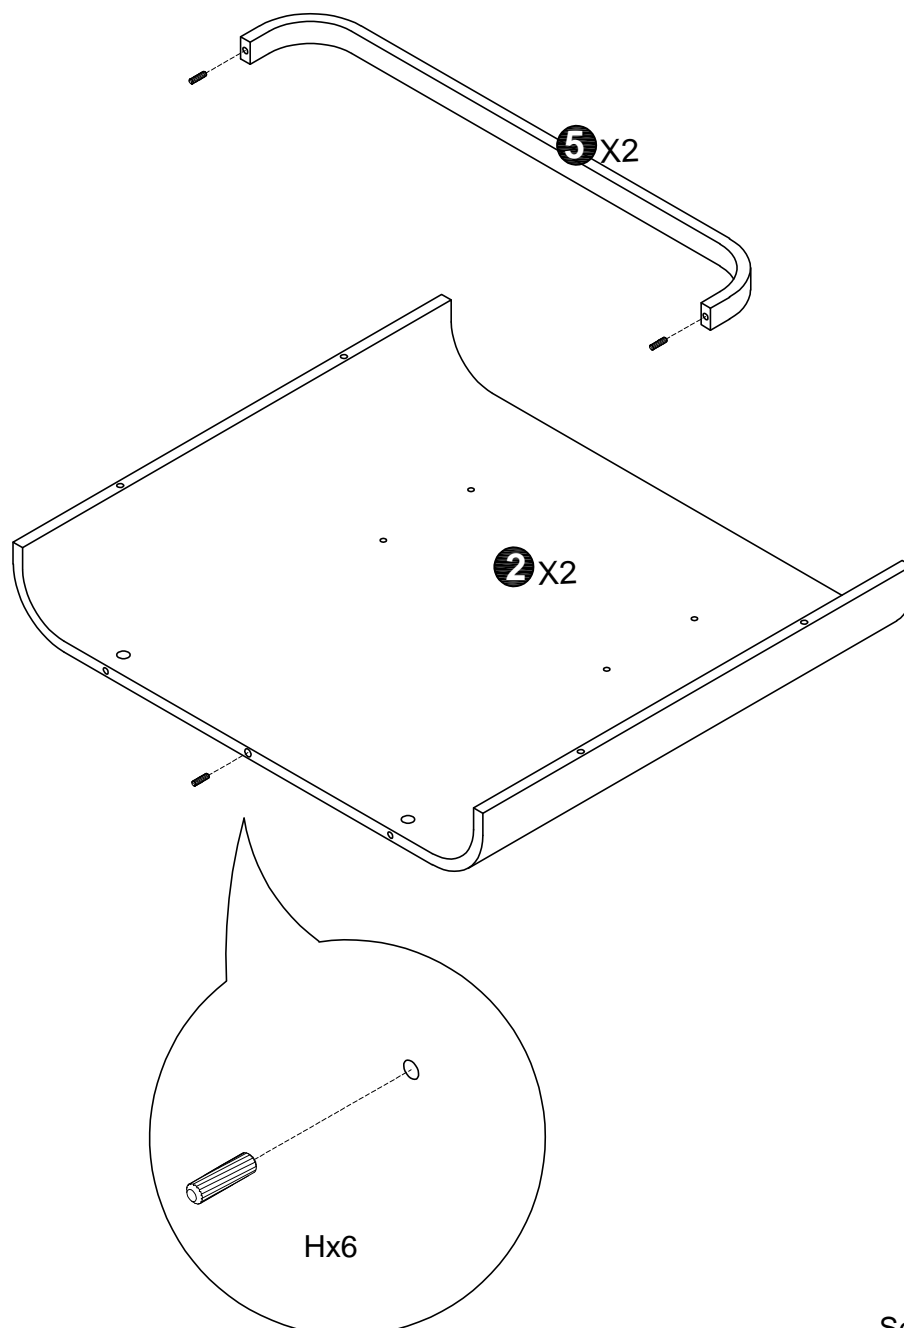

Babycot Milan

Schritt 1