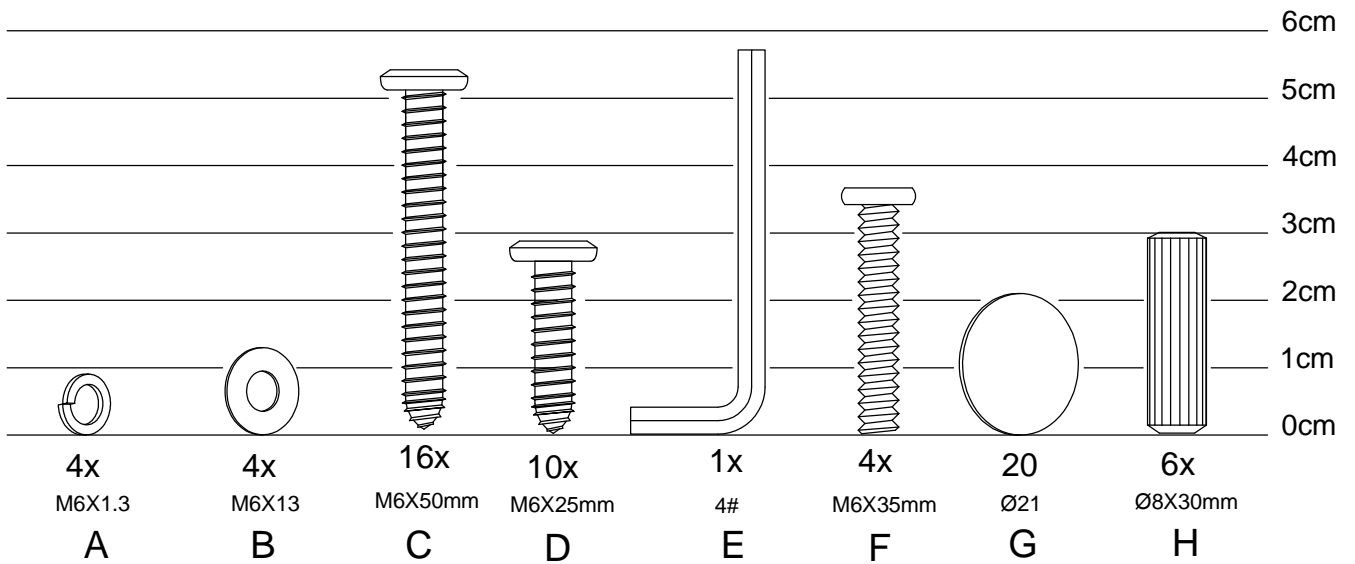

Babycot Milan