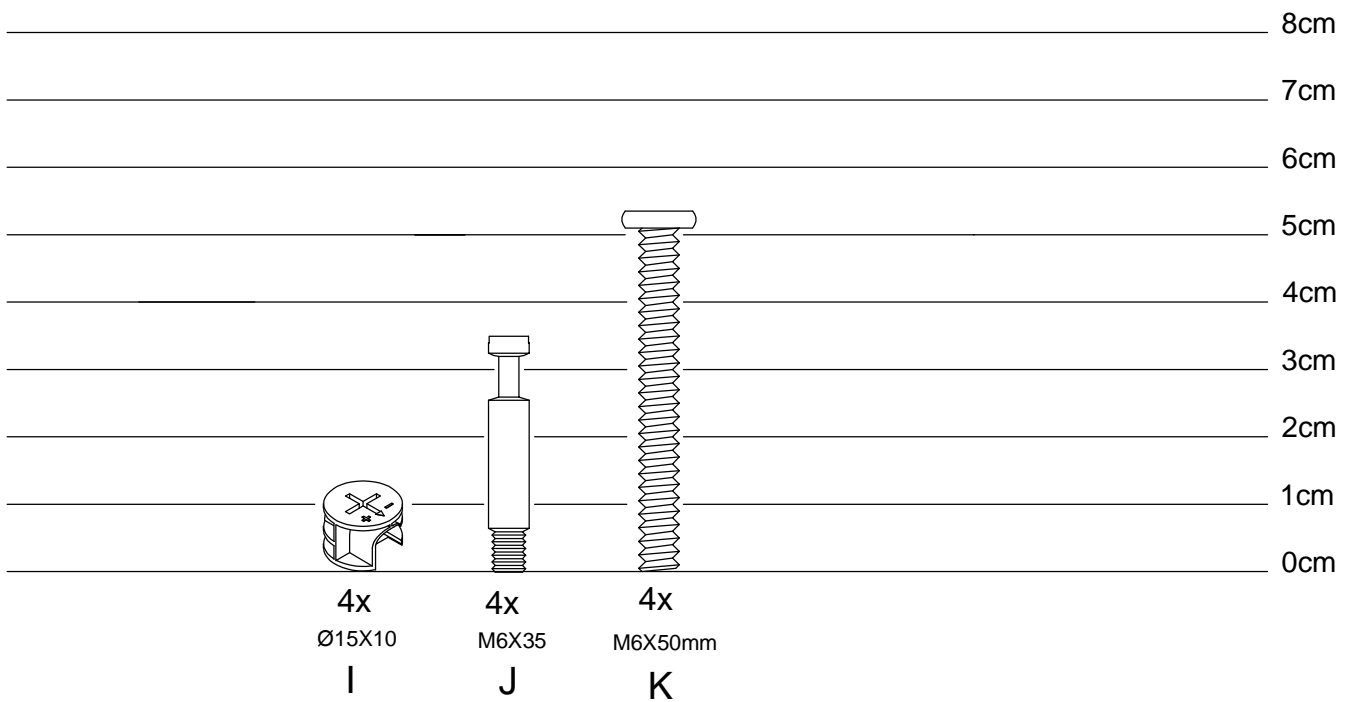

Babycot Milan